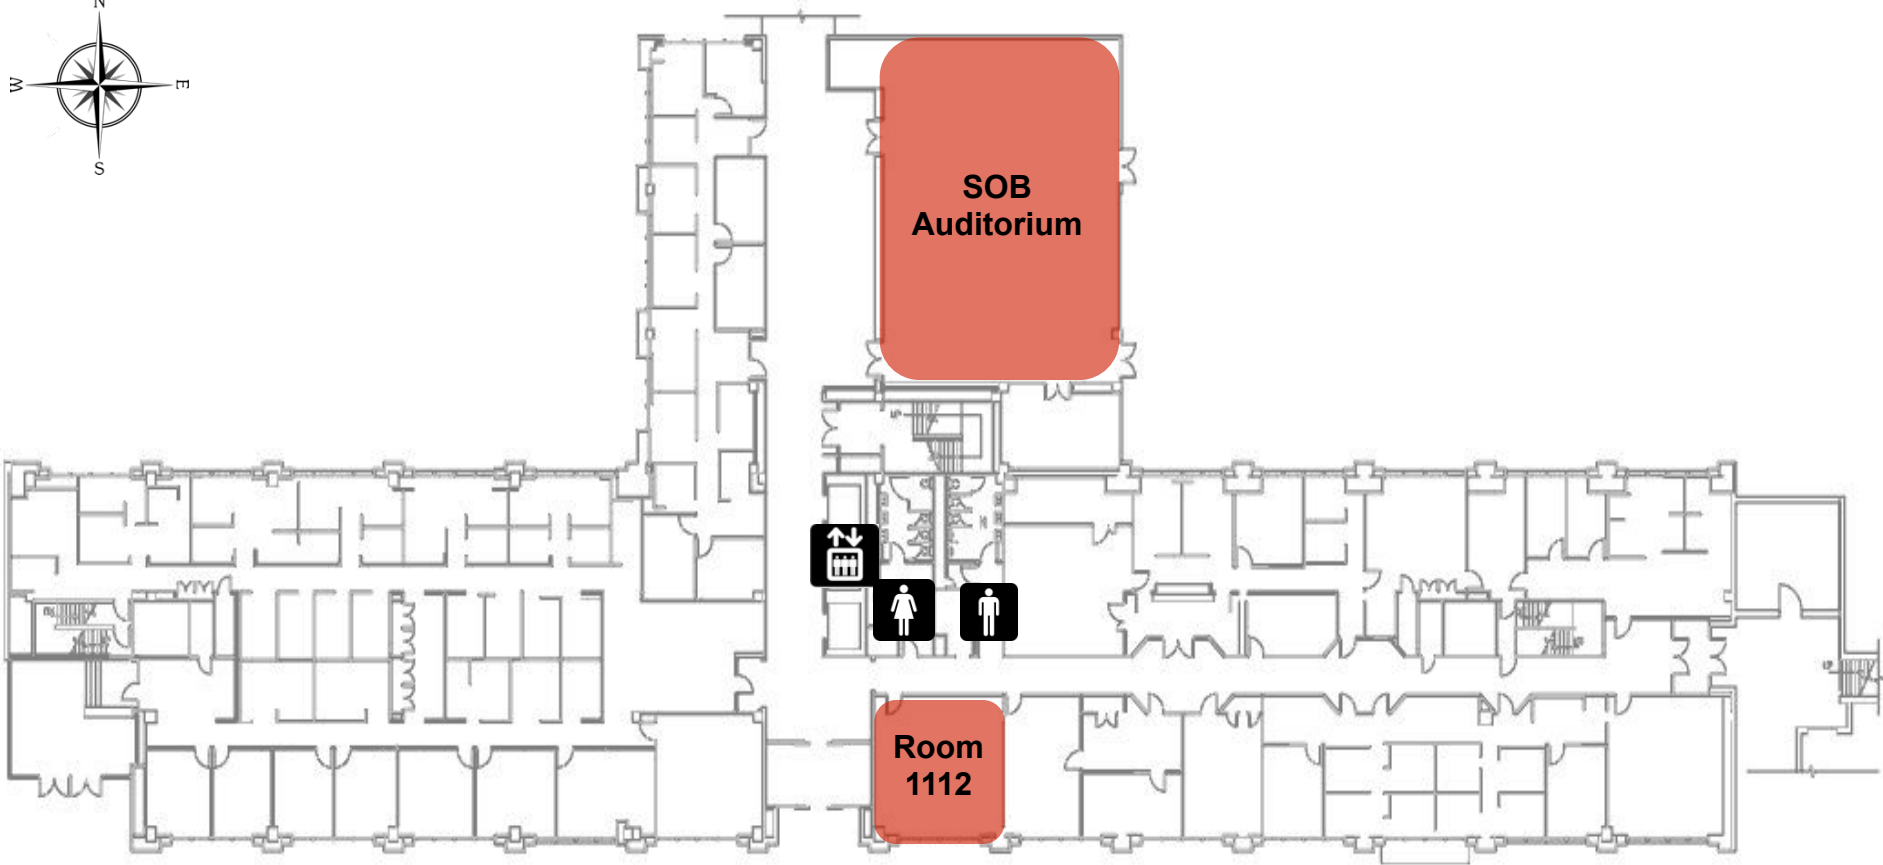

**UTAH STATE CAPITOL COMPLEX  
STATE OFFICE BUILDING LEVEL 1**

**Room B110 is located in the basement.**